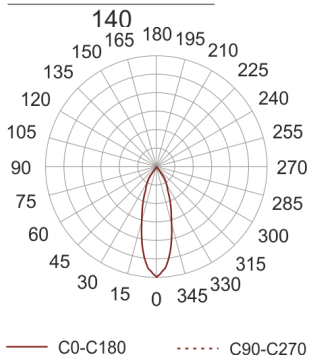

PUZZLE LED 1X12W 32° BIAŁY

- IP: 20
- Color temperature: 2700-3500
- Luminous flux: 1282 lm

Name	Code	Colour	Voltage supply	Luminaire wattage	Light source type	Luminous flux	
PUZZLE LED 1x12W 32° BIAŁY	4941640	white	230V	12,9W	LED	1282 lm	 3000K