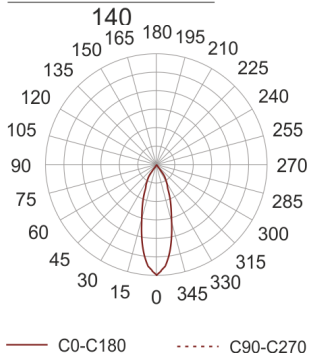

PUZZLE LED 1X12W 32° BIAŁY

- IP: 20
- Color temperature: 2700-3500
- Luminous flux: 1282 lm

Name	Code	Colour	Voltage supply	Luminaire wattage	Light source type	Luminous flux	
PUZZLE LED 1x12W 32° BIAŁY	4941640	white	230V	12,9W	LED	1282 lm	 3000K