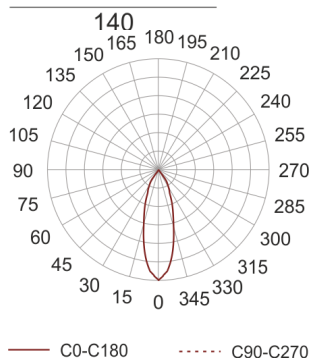

PUZZLE LED 1X12W 32° BIAŁY

- IP: 20
- Color temperature: 2700-3500
- Luminous flux: 1282 lm

Name	Code	Colour	Voltage supply	Luminaire wattage	Light source type	Luminous flux	
PUZZLE LED 1x12W 32° BIAŁY	4941640	white	230V	12,9W	LED	1282 lm	 nowoczesne oświetlenie 3000K