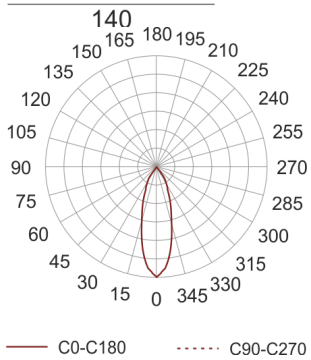

PUZZLE LED 1X12W 32° CZARNY

- IP: 20
- Color temperature: 2700-3500
- Luminous flux: 1282 lm

Name	Code	Colour	Voltage supply	Luminaire wattage	Light source type	Luminous flux	
PUZZLE LED 1x12W 32° CZARNY	4941642	black	230V	12,9W	LED	1282 lm	 nowoczesne oświetlenie 3000K