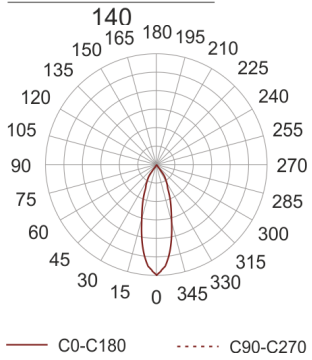

PUZZLE LED 1X12W 32° CZARNY

- IP: 20
- Color temperature: 2700-3500
- Luminous flux: 1282 lm

Name	Code	Colour	Voltage supply	Luminaire wattage	Light source type	Luminous flux	
PUZZLE LED 1x12W 32° CZARNY	4941642	black	230V	12,9W	LED	1282 lm	 nowoczesne oświetlenie 3000K