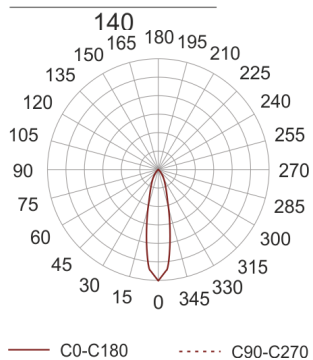

PUZZLE LED 1X24W 24° BIAŁY

- IP: 20
- Color temperature: 2700-3500
- Luminous flux: 2242 lm

Name	Code	Colour	Voltage supply	Luminaire wattage	Light source type	Luminous flux	
PUZZLE LED 1x24W 24° BIAŁY	4941650	white	230V	27W	LED	2242 lm	 nowoczesne oświetlenie 3000K