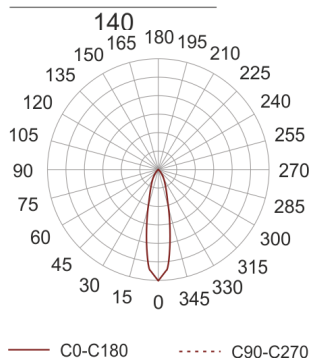

PUZZLE LED 1X24W 24° CZARNY

- IP: 20
- Color temperature: 2700-3500
- Luminous flux: 2242 lm

Name	Code	Colour	Voltage supply	Luminaire wattage	Light source type	Luminous flux	
PUZZLE LED 1x24W 24° CZARNY	4941652	black	230V	27W	LED	2242 lm	 nowoczesne oświetlenie 3000K