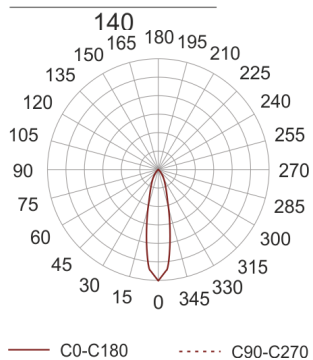

PUZZLE LED 1X24W 24° CZARNY

- IP: 20
- Color temperature: 2700-3500
- Luminous flux: 2242 lm

Name	Code	Colour	Voltage supply	Luminaire wattage	Light source type	Luminous flux	
PUZZLE LED 1x24W 24° CZARNY	4941652	black	230V	27W	LED	2242 lm	 nowoczesne oświetlenie 3000K