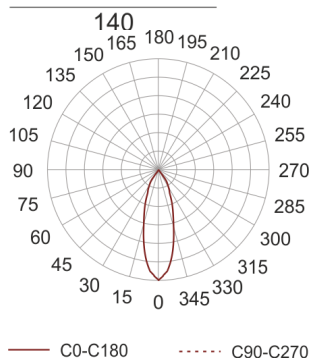

PUZZLE LED 1X24W 33° BIAŁY

- IP: 20
- Color temperature: 2700-3500
- Luminous flux: 2295 lm

Name	Code	Colour	Voltage supply	Luminaire wattage	Light source type	Luminous flux	
PUZZLE LED 1x24W 33° BIAŁY	4941660	white	230V	27W	LED	2295 lm	 nowoczesne oświetlenie 3000K