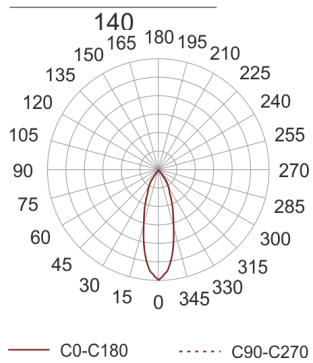

PUZZLE LED 1X24W 33° CZARNY

- IP: 20
- Color temperature: 2700-3500
- Luminous flux: 2295 lm

Name	Code	Colour	Voltage supply	Luminaire wattage	Light source type	Luminous flux	
PUZZLE LED 1x24W 33° CZARNY	4941662	black	230V	27W	LED	2295 lm	 nowoczesne oświetlenie 3000K