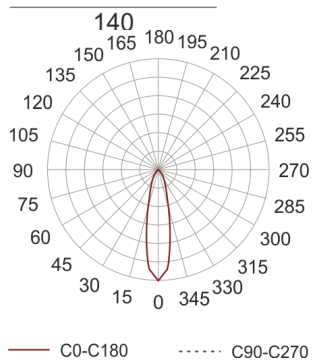

PUZZLE LED 1X30W 30° BIAŁY

- IP: 20
- Color temperature: 2700-3500
- Luminous flux: 3299 lm

Name	Code	Colour	Voltage supply	Luminaire wattage	Light source type	Luminous flux	
PUZZLE LED 1x30W 30° BIAŁY	4941670	white	230V	36,7W	LED	3299 lm	 3000K