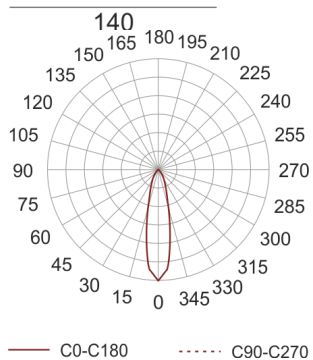

# PUZZLE LED 1X30W 30° BIAŁY

- IP: 20
- Color temperature: 2700-3500
- Luminous flux: 3299 lm

Name	Code	Colour	Voltage supply	Luminaire wattage	Light source type	Luminous flux	
<a href="#">PUZZLE LED</a> <a href="#">1x30W 30°</a> <a href="#">BIAŁY</a>	4941670	white	230V	36,7W	LED	3299 lm	 nowoczesne oświetlenie 3000K