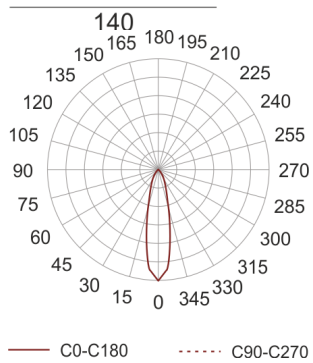

PUZZLE LED 1X30W 30° BIAŁY

- IP: 20
- Color temperature: 2700-3500
- Luminous flux: 3299 lm

Name	Code	Colour	Voltage supply	Luminaire wattage	Light source type	Luminous flux	
PUZZLE LED 1x30W 30° BIAŁY	4941670	white	230V	36,7W	LED	3299 lm	 nowoczesne oświetlenie 3000K