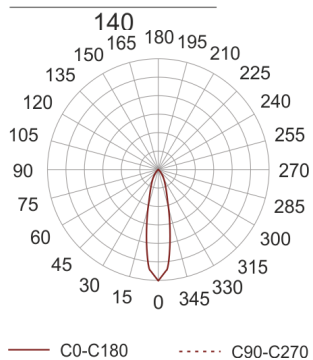

PUZZLE LED 1X30W 30° CZARNY

- IP: 20
- Color temperature: 2700-3500
- Luminous flux: 3299 lm

Name	Code	Colour	Voltage supply	Luminaire wattage	Light source type	Luminous flux	
PUZZLE LED 1x30W_30° CZARNY	4941672	black	230V	36,7W	LED	3299 lm	 nowoczesne oświetlenie 3000K