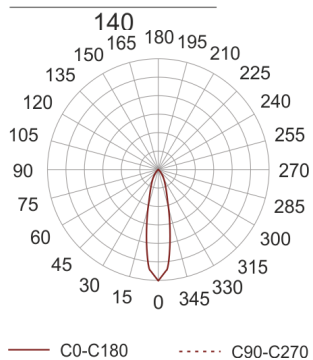

PUZZLE LED 1X30W 30° CZARNY

- IP: 20
- Color temperature: 2700-3500
- Luminous flux: 3299 lm

Name	Code	Colour	Voltage supply	Luminaire wattage	Light source type	Luminous flux	
PUZZLE LED 1x30W_30° CZARNY	4941672	black	230V	36,7W	LED	3299 lm	 3000K