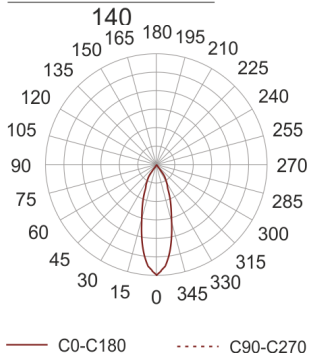

PUZZLE LED 1X30W 39° BIAŁY

- IP: 20
- Color temperature: 2700-3500
- Luminous flux: 3304 lm

Name	Code	Colour	Voltage supply	Luminaire wattage	Light source type	Luminous flux	
PUZZLE LED 1x30W 39° BIAŁY	4941680	white	230V	36,7W	LED	3304 lm	 nowoczesne oświetlenie