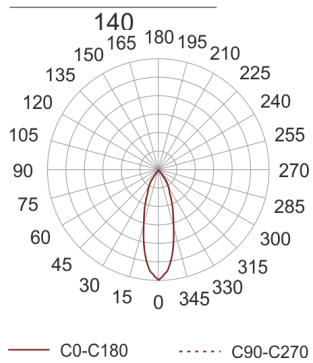

PUZZLE LED 1X30W 39° CZARNY

- IP: 20
- Color temperature: 2700-3500
- Luminous flux: 3304 lm

Name	Code	Colour	Voltage supply	Luminaire wattage	Light source type	Luminous flux	
PUZZLE LED 1x30W 39° CZARNY	4941682	black	230V	36,7W	LED	3304 lm	 nowoczesne oświetlenie 3000K