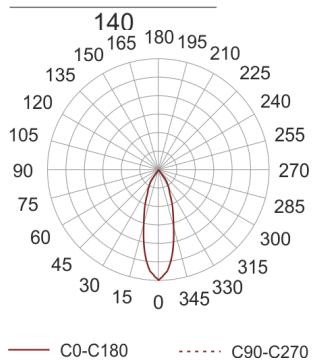

# PUZZLE LED 1X30W 39° CZARNY

- IP: 20
- Color temperature: 2700-3500
- Luminous flux: 3304 lm

Name	Code	Colour	Voltage supply	Luminaire wattage	Light source type	Luminous flux	
<a href="#">PUZZLE LED</a> <a href="#">1x30W 39°</a> <a href="#">CZARNY</a>	4941682	black	230V	36,7W	LED	3304 lm	 3000K