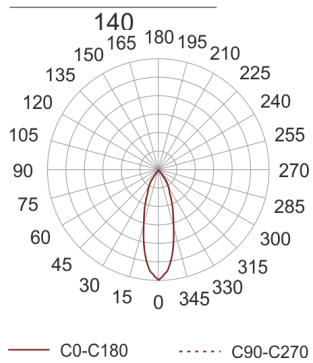

# PUZZLE LED 1X30W 39° CZARNY

- IP: 20
- Color temperature: 2700-3500
- Luminous flux: 3304 lm

Name	Code	Colour	Voltage supply	Luminaire wattage	Light source type	Luminous flux	
<a href="#">PUZZLE LED</a> <a href="#">1x30W 39°</a> <a href="#">CZARNY</a>	4941682	black	230V	36,7W	LED	3304 lm	 GOLLAND® nowoczesne oświetlenie 3000K