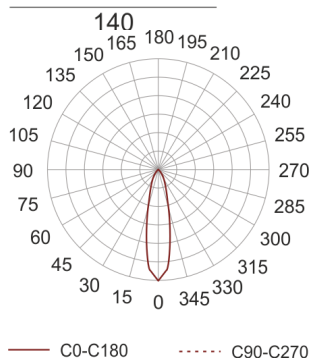

PUZZLE LED 1X41W 30° BIAŁY

- IP: 20
- Color temperature: 2700-3500
- Luminous flux: 4082 lm

Name	Code	Colour	Voltage supply	Luminaire wattage	Light source type	Luminous flux	
PUZZLE LED 1x41W 30° BIAŁY	4941690	white	230V	45,9W	LED	4082 lm	 3000K