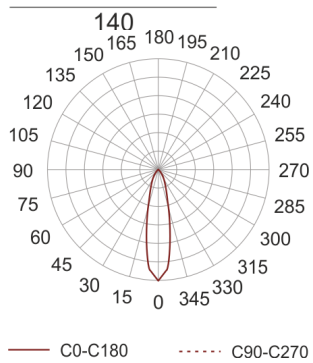

PUZZLE LED 1X41W 30° BIAŁY

- IP: 20
- Color temperature: 2700-3500
- Luminous flux: 4082 lm

Name	Code	Colour	Voltage supply	Luminaire wattage	Light source type	Luminous flux	
PUZZLE LED 1x41W 30° BIAŁY	4941690	white	230V	45,9W	LED	4082 lm	 nowoczesne oświetlenie 3000K