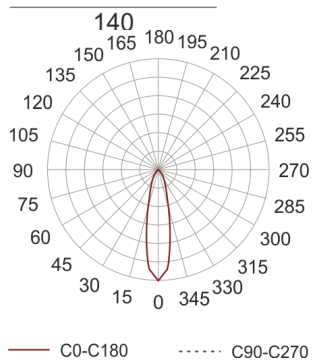

PUZZLE LED 1X41W 30° CZARNY

- IP: 20
- Color temperature: 2700-3500
- Luminous flux: 4082 lm

Name	Code	Colour	Voltage supply	Luminaire wattage	Light source type	Luminous flux	
PUZZLE LED 1x41W 30° CZARNY	4941692	black	230V	45,9W	LED	4082 lm	 nowoczesne oświetlenie 3000K