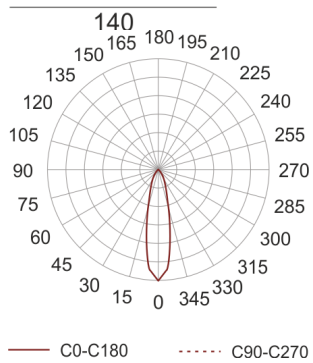

PUZZLE LED 1X41W 30° CZARNY

- IP: 20
- Color temperature: 2700-3500
- Luminous flux: 4082 lm

Name	Code	Colour	Voltage supply	Luminaire wattage	Light source type	Luminous flux	
PUZZLE LED 1x41W 30° CZARNY	4941692	black	230V	45,9W	LED	4082 lm	 nowoczesne oświetlenie 3000K