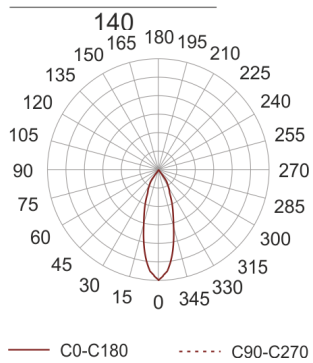

PUZZLE LED 1X41W 39° BIAŁY

- IP: 20
- Color temperature: 2700-3500
- Luminous flux: 4055 lm

Name	Code	Colour	Voltage supply	Luminaire wattage	Light source type	Luminous flux	
PUZZLE LED 1x41W 39° BIAŁY	4941700	white	230V	45,9W	LED	4055 lm	 nowoczesne oświetlenie 3000K