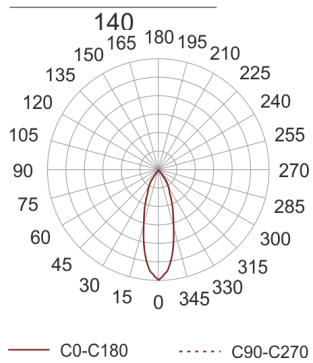

PUZZLE LED 1X41W 39° CZARNY

- IP: 20
- Color temperature: 2700-3500
- Luminous flux: 4055 lm

Name	Code	Colour	Voltage supply	Luminaire wattage	Light source type	Luminous flux	
PUZZLE LED 1x41W 39° CZARNY	4941702	black	230V	45,9W	LED	4055 lm	 nowoczesne oświetlenie 3000K