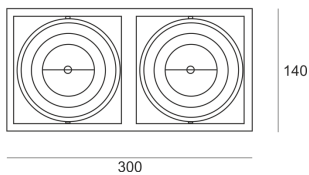

PUZZLE LED 2X24W 2X24° BIAŁY

- IP: 20
- Color temperature: 2700-3500
- Luminous flux: 4484 lm

Name	Code	Colour	Voltage supply	Luminaire wattage	Light source type	Luminous flux	
PUZZLE LED 2x24W 2x24° BIAŁY	4942720	white	230V	54W	LED	4484 lm	3000K