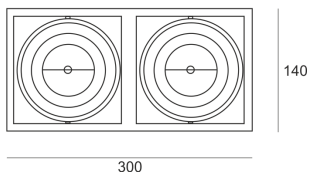

# PUZZLE LED 2X24W 2X24° BIAŁY

- IP: 20
- Color temperature: 2700-3500
- Luminous flux: 4484 lm

Name	Code	Colour	Voltage supply	Luminaire wattage	Light source type	Luminous flux	
<a href="#">PUZZLE LED 2x24W 2x24° BIAŁY</a>	4942720	white	230V	54W	LED	4484 lm	3000K