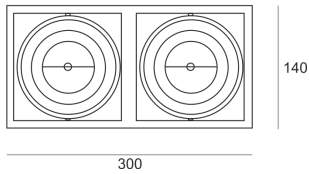

PUZZLE LED 2X24W 2X24° CZARNY

- IP: 20
- Color temperature: 2700-3500
- Luminous flux: 4484 lm

Name	Code	Colour	Voltage supply	Luminaire wattage	Light source type	Luminous flux	
PUZZLE LED 2x24W 2x24° CZARNY	4942722	black	230V	54W	LED	4484 lm	3000K