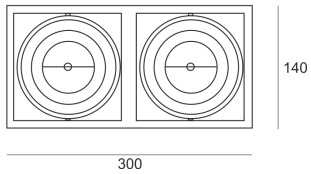

PUZZLE LED 2X24W 2X24° CZARNY

- IP: 20
- Color temperature: 2700-3500
- Luminous flux: 4484 lm

Name	Code	Colour	Voltage supply	Luminaire wattage	Light source type	Luminous flux	
PUZZLE LED 2x24W 2x24° CZARNY	4942722	black	230V	54W	LED	4484 lm	3000K