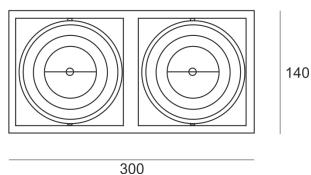

PUZZLE LED 2X24W 2X33° BIAŁY

- IP: 20
- Color temperature: 2700-3500
- Luminous flux: 4590 lm

Name	Code	Colour	Voltage supply	Luminaire wattage	Light source type	Luminous flux	
PUZZLE LED 2x24W 2x33° BIAŁY	4942730	white	230V	54W	LED	4590 lm	3000K