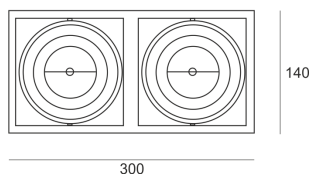

PUZZLE LED 2X24W 2X33° BIAŁY

- IP: 20
- Color temperature: 2700-3500
- Luminous flux: 4590 lm

Name	Code	Colour	Voltage supply	Luminaire wattage	Light source type	Luminous flux	
PUZZLE LED 2x24W 2x33° BIAŁY	4942730	white	230V	54W	LED	4590 lm	3000K