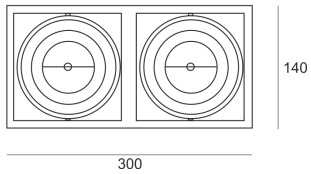

PUZZLE LED 2X24W 2X33° BIAŁY

- IP: 20
- Color temperature: 2700-3500
- Luminous flux: 4590 lm

Name	Code	Colour	Voltage supply	Luminaire wattage	Light source type	Luminous flux	
PUZZLE LED 2x24W 2x33° BIAŁY	4942730	white	230V	54W	LED	4590 lm	3000K