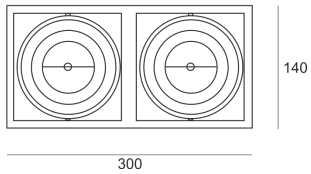

PUZZLE LED 2X24W 2X33° CZARNY

- IP: 20
- Color temperature: 2700-3500
- Luminous flux: 4590 lm

Name	Code	Colour	Voltage supply	Luminaire wattage	Light source type	Luminous flux	
PUZZLE LED. 2x24W. 2x33°. CZARNY	4942732	black	230V	54W	LED	4590 lm	3000K