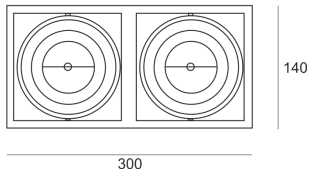

PUZZLE LED 2X24W 2X33° CZARNY

- IP: 20
- Color temperature: 2700-3500
- Luminous flux: 4590 lm

Name	Code	Colour	Voltage supply	Luminaire wattage	Light source type	Luminous flux	
PUZZLE LED 2x24W 2x33° CZARNY	4942732	black	230V	54W	LED	4590 lm	3000K