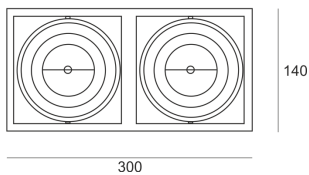

PUZZLE LED 2X30W 2X30° BIAŁY

- IP: 20
- Color temperature: 2700-3500
- Luminous flux: 6598 lm

Name	Code	Colour	Voltage supply	Luminaire wattage	Light source type	Luminous flux	
PUZZLE LED 2x30W 2x30° BIAŁY	4942740	white	230V	73,4W	LED	6598 lm	3000K