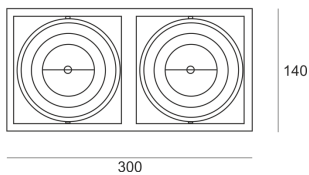

# PUZZLE LED 2X30W 2X30° BIAŁY

- IP: 20
- Color temperature: 2700-3500
- Luminous flux: 6598 lm

Name	Code	Colour	Voltage supply	Luminaire wattage	Light source type	Luminous flux	
<a href="#">PUZZLE LED 2x30W 2x30° BIAŁY</a>	4942740	white	230V	73,4W	LED	6598 lm	3000K