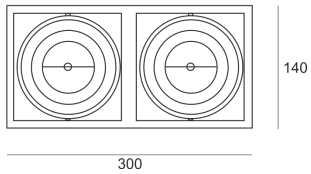

PUZZLE LED 2X30W 2X30° BIAŁY

- IP: 20
- Color temperature: 2700-3500
- Luminous flux: 6598 lm

Name	Code	Colour	Voltage supply	Luminaire wattage	Light source type	Luminous flux	
PUZZLE LED 2x30W 2x30° BIAŁY	4942740	white	230V	73,4W	LED	6598 lm	3000K