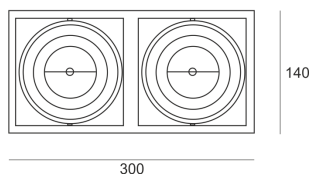

PUZZLE LED 2X30W 2X30° CZARNY

- IP: 20
- Color temperature: 2700-3500
- Luminous flux: 6598 lm

Name	Code	Colour	Voltage supply	Luminaire wattage	Light source type	Luminous flux	
PUZZLE LED. 2x30W. 2x30°. CZARNY	4942742	black	230V	73,4W	LED	6598 lm	3000K