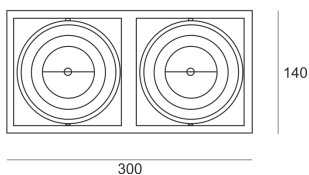

PUZZLE LED 2X30W 2X39° BIAŁY

- IP: 20
- Color temperature: 2700-3500
- Luminous flux: 6609 lm

| Name | Code | Colour | Voltage supply | Luminaire wattage | Light source type | Luminous flux | |
|--|---------|--------|----------------|-------------------|-------------------|---------------|-------|
| PUZZLE LED 2x30W 2x39° BIAŁY | 4942750 | white | 230V | 73,4W | LED | 6609 lm | 3000K |