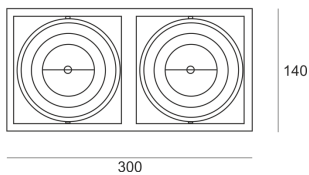

# PUZZLE LED 2X30W 2X39° BIAŁY

- IP: 20
- Color temperature: 2700-3500
- Luminous flux: 6609 lm

Name	Code	Colour	Voltage supply	Luminaire wattage	Light source type	Luminous flux	
<a href="#">PUZZLE LED 2x30W 2x39° BIAŁY</a>	4942750	white	230V	73,4W	LED	6609 lm	3000K