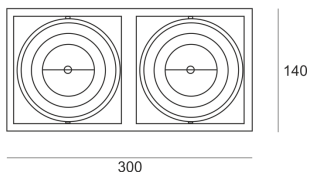

PUZZLE LED 2X30W 2X39° BIAŁY

- IP: 20
- Color temperature: 2700-3500
- Luminous flux: 6609 lm

Name	Code	Colour	Voltage supply	Luminaire wattage	Light source type	Luminous flux	
PUZZLE LED 2x30W 2x39° BIAŁY	4942750	white	230V	73,4W	LED	6609 lm	3000K