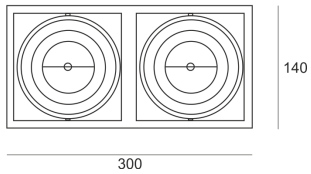

PUZZLE LED 2X30W 2X39° CZARNY

- IP: 20
- Color temperature: 2700-3500
- Luminous flux: 6609 lm

Name	Code	Colour	Voltage supply	Luminaire wattage	Light source type	Luminous flux	
PUZZLE LED. 2x30W. 2x39°. CZARNY	4942752	black	230V	73,4W	LED	6609 lm	3000K