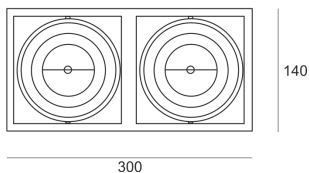

PUZZLE LED 2X30W 2X39° CZARNY

- IP: 20
- Color temperature: 2700-3500
- Luminous flux: 6609 lm

Name	Code	Colour	Voltage supply	Luminaire wattage	Light source type	Luminous flux	
PUZZLE LED. 2x30W. 2x39°. CZARNY	4942752	black	230V	73,4W	LED	6609 lm	3000K