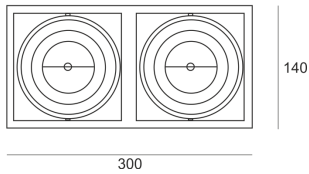

# PUZZLE LED 2X30W 2X39° CZARNY

- IP: 20
- Color temperature: 2700-3500
- Luminous flux: 6609 lm

Name	Code	Colour	Voltage supply	Luminaire wattage	Light source type	Luminous flux	
<a href="#">PUZZLE LED. 2x30W. 2x39°. CZARNY</a>	4942752	black	230V	73,4W	LED	6609 lm	3000K