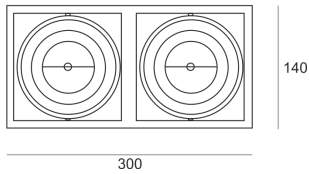

PUZZLE LED 2X41W 2X30° BIAŁY

- IP: 20
- Color temperature: 2700-3500
- Luminous flux: 8164 lm

Name	Code	Colour	Voltage supply	Luminaire wattage	Light source type	Luminous flux	
PUZZLE LED 2x41W 2x30° BIAŁY	4942690	white	230V	91,8W	LED	8164 lm	3000K