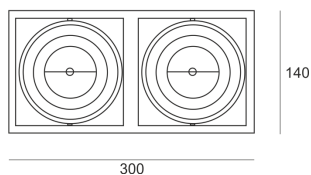

# PUZZLE LED 2X41W 2X30° BIAŁY

- IP: 20
- Color temperature: 2700-3500
- Luminous flux: 8164 lm

Name	Code	Colour	Voltage supply	Luminaire wattage	Light source type	Luminous flux	
<a href="#">PUZZLE LED 2x41W 2x30° BIAŁY</a>	4942690	white	230V	91,8W	LED	8164 lm	3000K