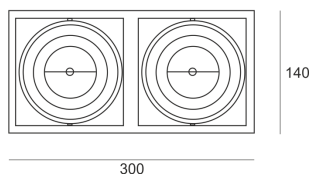

PUZZLE LED 2X41W 2X30° BIAŁY

- IP: 20
- Color temperature: 2700-3500
- Luminous flux: 8164 lm

Name	Code	Colour	Voltage supply	Luminaire wattage	Light source type	Luminous flux	
PUZZLE LED 2x41W 2x30° BIAŁY	4942690	white	230V	91,8W	LED	8164 lm	3000K