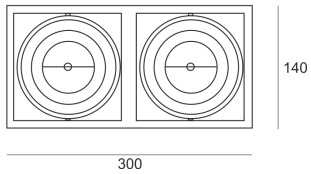

PUZZLE LED 2X41W 2X30° CZARNY

- IP: 20
- Color temperature: 2700-3500
- Luminous flux: 8164 lm

Name	Code	Colour	Voltage supply	Luminaire wattage	Light source type	Luminous flux	
PUZZLE LED. 2x41W. 2x30°. CZARNY	4942692	black	230V	91,8W	LED	8164 lm	3000K