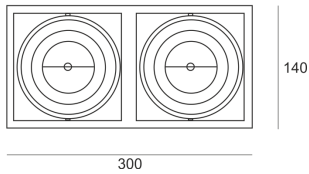

PUZZLE LED 2X41W 2X30° CZARNY

- IP: 20
- Color temperature: 2700-3500
- Luminous flux: 8164 lm

Name	Code	Colour	Voltage supply	Luminaire wattage	Light source type	Luminous flux	
PUZZLE LED 2x41W 2x30° CZARNY	4942692	black	230V	91,8W	LED	8164 lm	3000K