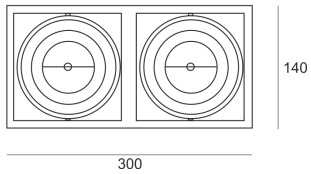

PUZZLE LED 2X41W 2X30° CZARNY

- IP: 20
- Color temperature: 2700-3500
- Luminous flux: 8164 lm

Name	Code	Colour	Voltage supply	Luminaire wattage	Light source type	Luminous flux	
PUZZLE LED 2x41W 2x30° CZARNY	4942692	black	230V	91,8W	LED	8164 lm	3000K