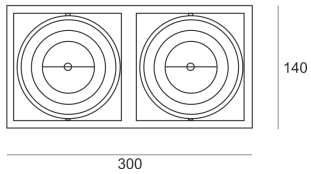

PUZZLE LED 2X41W 2X39° BIAŁY

- IP: 20
- Color temperature: 2700-3500
- Luminous flux: 8110 lm

Name	Code	Colour	Voltage supply	Luminaire wattage	Light source type	Luminous flux	
PUZZLE LED 2x41W 2x39° BIAŁY	4942700	white	230V	91,8W	LED	8110 lm	3000K