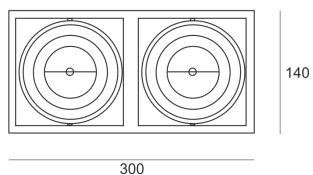

PUZZLE LED 2X41W 2X39° BIAŁY

- IP: 20
- Color temperature: 2700-3500
- Luminous flux: 8110 lm

Name	Code	Colour	Voltage supply	Luminaire wattage	Light source type	Luminous flux	
PUZZLE LED 2x41W 2x39° BIAŁY	4942700	white	230V	91,8W	LED	8110 lm	3000K