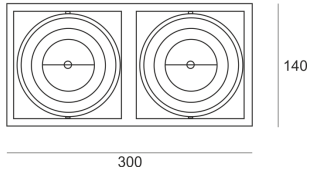

# PUZZLE LED 2X41W 2X39° BIAŁY

- IP: 20
- Color temperature: 2700-3500
- Luminous flux: 8110 lm

Name	Code	Colour	Voltage supply	Luminaire wattage	Light source type	Luminous flux	
<a href="#">PUZZLE LED 2x41W 2x39° BIAŁY</a>	4942700	white	230V	91,8W	LED	8110 lm	3000K