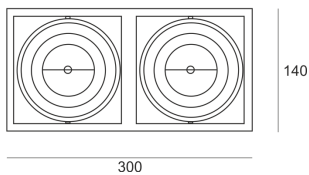

PUZZLE LED 2X41W 2X39° CZARNY

- IP: 20
- Color temperature: 2700-3500
- Luminous flux: 8110 lm

Name	Code	Colour	Voltage supply	Luminaire wattage	Light source type	Luminous flux	
PUZZLE LED. 2x41W. 2x39°. CZARNY	4942702	black	230V	91,8W	LED	8110 lm	3000K