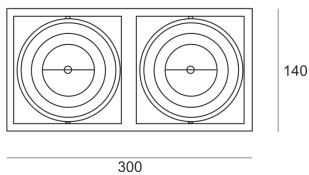

# PUZZLE LED 2X41W 2X39° CZARNY

- IP: 20
- Color temperature: 2700-3500
- Luminous flux: 8110 lm

Name	Code	Colour	Voltage supply	Luminaire wattage	Light source type	Luminous flux	
<a href="#">PUZZLE LED 2x41W 2x39° CZARNY</a>	4942702	black	230V	91,8W	LED	8110 lm	3000K