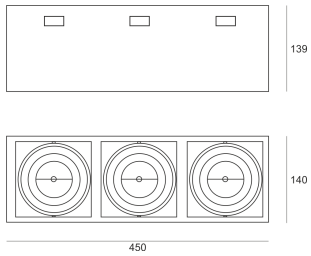

PUZZLE LED 3X24W 3X24° BIAŁY

- IP: 20
- Color temperature: 2700-3500
- Luminous flux: 6726 lm

Name	Code	Colour	Voltage supply	Luminaire wattage	Light source type	Luminous flux	
PUZZLE LED 3x24W 3x24° BIAŁY	4943650	white	230V	81W	LED	6726 lm	3000K