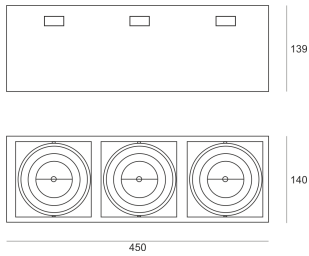

PUZZLE LED 3X24W 3X24° CZARNY

- IP: 20
- Color temperature: 2700-3500
- Luminous flux: 6726 lm

Name	Code	Colour	Voltage supply	Luminaire wattage	Light source type	Luminous flux	
PUZZLE LED 3x24W 3x24° CZARNY	4943652	black	230V	81W	LED	6726 lm	3000K