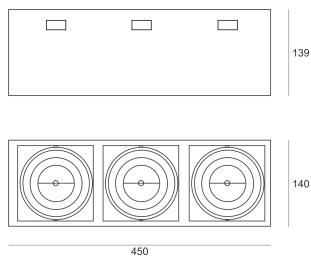

# PUZZLE LED 3X24W 3X33° CZARNY

- IP: 20
- Color temperature: 2700-3500
- Luminous flux: 6885 lm

Name	Code	Colour	Voltage supply	Luminaire wattage	Light source type	Luminous flux	
<a href="#">PUZZLE LED</a> <a href="#">3x24W</a> <a href="#">3x33°</a> <a href="#">CZARNY</a>	4943662	black	230V	81W	LED	6885 lm	3000K