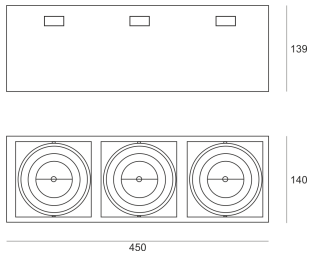

PUZZLE LED 3X30W 3X30° BIAŁY

- IP: 20
- Color temperature: 2700-3500
- Luminous flux: 9898 lm

Name	Code	Colour	Voltage supply	Luminaire wattage	Light source type	Luminous flux	
PUZZLE LED 3x30W 3x30° BIAŁY	4943670	white	230V	110,1W	LED	9898 lm	3000K