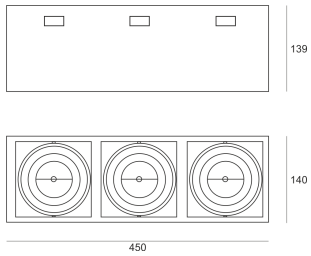

PUZZLE LED 3X30W 3X30° CZARNY

- IP: 20
- Color temperature: 2700-3500
- Luminous flux: 9898 lm

Name	Code	Colour	Voltage supply	Luminaire wattage	Light source type	Luminous flux	
PUZZLE LED 3x30W 3x30° CZARNY	4943672	black	230V	110,1W	LED	9898 lm	3000K