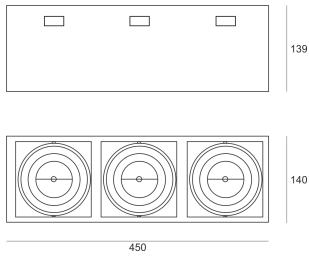

# PUZZLE LED 3X30W 3X30° CZARNY

- IP: 20
- Color temperature: 2700-3500
- Luminous flux: 9898 lm

Name	Code	Colour	Voltage supply	Luminaire wattage	Light source type	Luminous flux	
<a href="#">PUZZLE LED</a> <a href="#">3x30W</a> <a href="#">3x30°</a> <a href="#">CZARNY</a>	4943672	black	230V	110,1W	LED	9898 lm	3000K