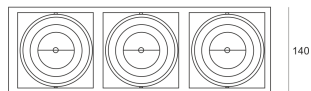

# PUZZLE LED 3X30W 3X39° CZARNY

139

140

450

- IP: 20
- Color temperature: 2700-3500
- Luminous flux: 9914 lm

Name	Code	Colour	Voltage supply	Luminaire wattage	Light source type	Luminous flux	
<a href="#">PUZZLE LED</a> <a href="#">3x30W</a> <a href="#">3x39°</a> <a href="#">CZARNY</a>	4943682	black	230V	110,1W	LED	9914 lm	3000K