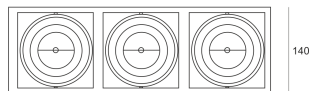

PUZZLE LED 3X30W 3X39° CZARNY

139

140

450

- IP: 20
- Color temperature: 2700-3500
- Luminous flux: 9914 lm

Name	Code	Colour	Voltage supply	Luminaire wattage	Light source type	Luminous flux	
PUZZLE LED 3x30W 3x39° CZARNY	4943682	black	230V	110,1W	LED	9914 lm	3000K