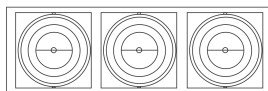

PUZZLE LED 3X41W 3X30° BIAŁY

139

140

450

- IP: 20
- Color temperature: 2700-3500
- Luminous flux: 12247 lm

Name	Code	Colour	Voltage supply	Luminaire wattage	Light source type	Luminous flux	
PUZZLE LED 3x41W 3x30° BIAŁY	4943690	white	230V	137,7W	LED	12247 lm	3000K