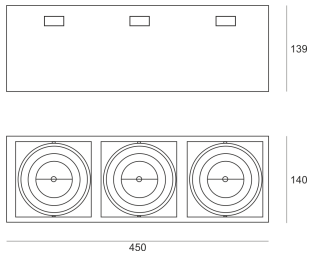

# PUZZLE LED 3X41W 3X30° BIAŁY

- IP: 20
- Color temperature: 2700-3500
- Luminous flux: 12247 lm

Name	Code	Colour	Voltage supply	Luminaire wattage	Light source type	Luminous flux	
<a href="#">PUZZLE LED 3x41W 3x30° BIAŁY</a>	4943690	white	230V	137,7W	LED	12247 lm	3000K