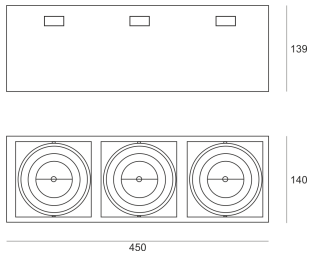

PUZZLE LED 3X41W 3X30° BIAŁY

- IP: 20
- Color temperature: 2700-3500
- Luminous flux: 12247 lm

Name	Code	Colour	Voltage supply	Luminaire wattage	Light source type	Luminous flux	
PUZZLE LED 3x41W 3x30° BIAŁY	4943690	white	230V	137,7W	LED	12247 lm	3000K