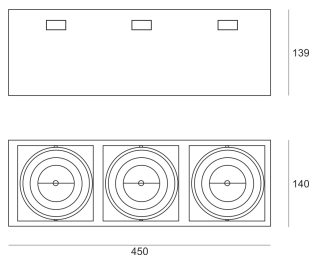

PUZZLE LED 3X41W 3X30° CZARNY

- IP: 20
- Color temperature: 2700-3500
- Luminous flux: 12247 lm

Name	Code	Colour	Voltage supply	Luminaire wattage	Light source type	Luminous flux	
PUZZLE LED 3x41W 3x30° CZARNY	4943692	black	230V	137,7W	LED	12247 lm	3000K