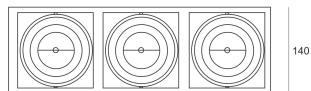

# PUZZLE LED 3X41W 3X39° BIAŁY

139

140

450

- IP: 20
- Color temperature: 2700-3500
- Luminous flux: 12166 lm

Name	Code	Colour	Voltage supply	Luminaire wattage	Light source type	Luminous flux	
<a href="#">PUZZLE LED 3x41W 3x39° BIAŁY</a>	4943700	white	230V	137,7W	LED	12166 lm	3000K