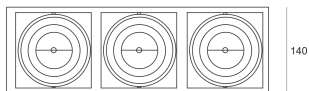

# PUZZLE LED 3X41W 3X39° BIAŁY

139

140

450

- IP: 20
- Color temperature: 2700-3500
- Luminous flux: 12166 lm

Name	Code	Colour	Voltage supply	Luminaire wattage	Light source type	Luminous flux	
<a href="#">PUZZLE LED 3x41W 3x39° BIAŁY</a>	4943700	white	230V	137,7W	LED	12166 lm	3000K