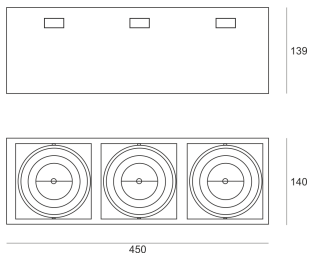

PUZZLE LED 3X41W 3X39° CZARNY

- IP: 20
- Color temperature: 2700-3500
- Luminous flux: 12166 lm

Name	Code	Colour	Voltage supply	Luminaire wattage	Light source type	Luminous flux	
PUZZLE LED 3x41W 3x39° CZARNY	4943702	black	230V	137,7W	LED	12166 lm	3000K