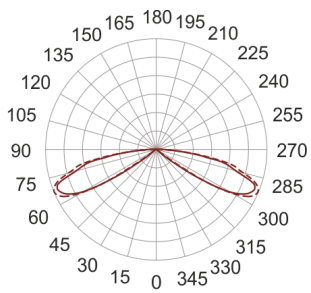

Q-LIGHT 600 ANTRACYT

— C0-C180 - - - - C90-C270

- IP: 65
- Color temperature:
- Luminous flux: lm

Name	Code	Colour	Voltage supply	Luminaire wattage	Light source type	Handle
Q-LIGHT 600 antracyt	3024985	ANTRACYT	230V	20W	HID	GU6,5