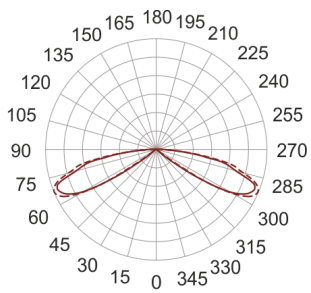

# Q-LIGHT 600 ANTRACYT

— C0-C180    - - - - C90-C270

- IP: 65
- Color temperature:
- Luminous flux: lm

Name	Code	Colour	Voltage supply	Luminaire wattage	Light source type	Handle
<a href="#">Q-LIGHT 600 antracyt</a>	3024985	ANTRACYT	230V	20W	HID	GU6,5