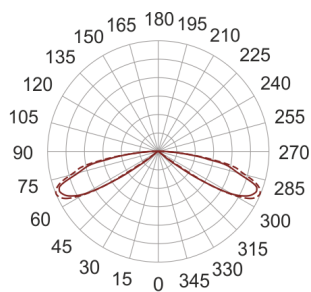

# Q-LIGHT 600 WW LED ANTRACYT

— C0-C180    - - - - C90-C270

- IP: 65
- Color temperature: 2700-3500
- Luminous flux: 42 lm

Name	Code	Colour	Voltage supply	Luminaire wattage	Light source type	Luminous flux	
<a href="#">Q-LIGHT 600 WW LED antracyt</a>	3025055	ANTRACYT	230V	5W	LED	42 lm	3200K