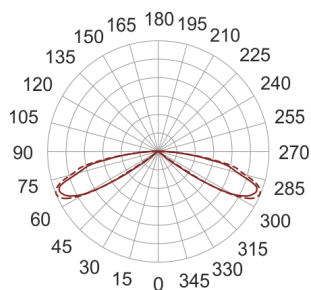

Q-LIGHT 600 WW LED ANTRACYT

— C0-C180 - - - - C90-C270

- IP: 65
- Color temperature: 2700-3500
- Luminous flux: 42 lm

Name	Code	Colour	Voltage supply	Luminaire wattage	Light source type	Luminous flux	
Q-LIGHT 600 WW LED antracyt	3025055	ANTRACYT	230V	5W	LED	42 lm	3200K