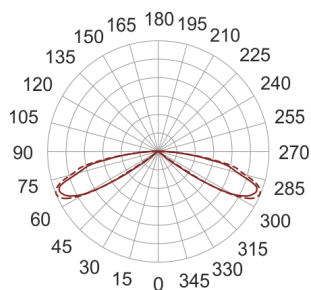

# Q-LIGHT 600 WW LED SZARY

— C0-C180    - - - - C90-C270

- IP: 65
- Color temperature: 2700-3500
- Luminous flux: 42 lm

Name	Code	Colour	Voltage supply	Luminaire wattage	Light source type	Luminous flux	
<a href="#">Q-LIGHT 600 WW LED szary</a>	3025035	gray	230V	5W	LED	42 lm	3200K