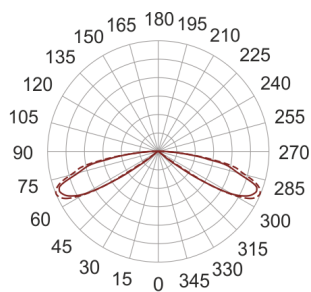

# Q-LIGHT 600 WW LED SZARY

— C0-C180    - - - - C90-C270

- IP: 65
- Color temperature: 2700-3500
- Luminous flux: 42 lm

Name	Code	Colour	Voltage supply	Luminaire wattage	Light source type	Luminous flux	
<a href="#">Q-LIGHT 600 WW LED szary</a>	3025035	gray	230V	5W	LED	42 lm	3200K