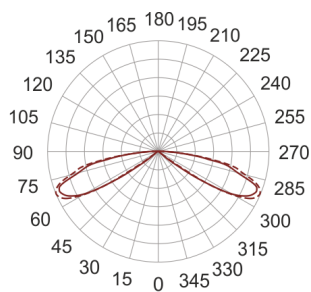

Q-LIGHT 600 WW LED SZARY

— C0-C180 - - - - C90-C270

- IP: 65
- Color temperature: 2700-3500
- Luminous flux: 42 lm

Name	Code	Colour	Voltage supply	Luminaire wattage	Light source type	Luminous flux	
Q-LIGHT 600 WW LED szary	3025035	gray	230V	5W	LED	42 lm	3200K