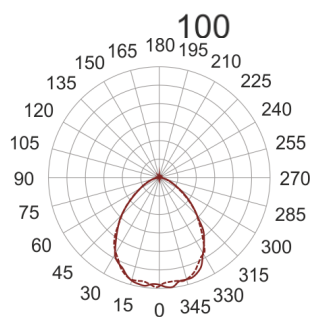

QUBIGO LED BIAŁY

— C0-C180 - - - C90-C270

- IP: 20

- Color temperature: 2700-3500
- Luminous flux: 335 lm

Name	Code	Colour	Voltage supply	Luminaire wattage	Light source type	Luminous flux	
QUBIGO LED BIAŁY	1802691	white	230V	11,5W	LED	335 lm	3000K