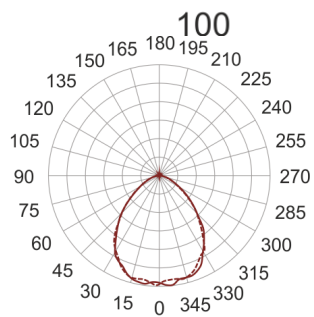

# QUBIGO LED BIAŁY

— C0-C180    - - - C90-C270

- IP: 20

- Color temperature: 2700-3500
- Luminous flux: 335 lm

Name	Code	Colour	Voltage supply	Luminaire wattage	Light source type	Luminous flux	
<a href="#">QUBIGO LED BIAŁY</a>	1802691	white	230V	11,5W	LED	335 lm	3000K