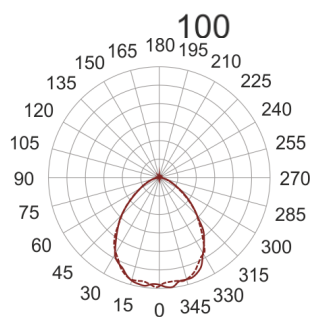

QUBIGO LED BIAŁY

— C0-C180 - - - - C90-C270

- IP: 20

- Color temperature: 2700-3500
- Luminous flux: 335 lm

Name	Code	Colour	Voltage supply	Luminaire wattage	Light source type	Luminous flux	
QUBIGO LED BIAŁY	1802691	white	230V	11,5W	LED	335 lm	3000K