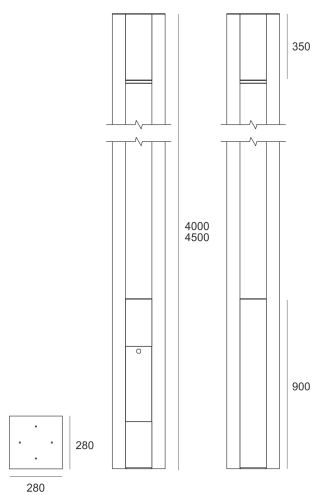

# RADGO 92 150W SZARY

---

- IP: 54
- Color temperature:
- Luminous flux: lm

Name	Code	Colour	Voltage supply	Luminaire wattage	Light source type	Handle
<a href="#">RADGO_92_150W_SZARY</a>		gray	230V	150W	HIT-DE-CE	G12