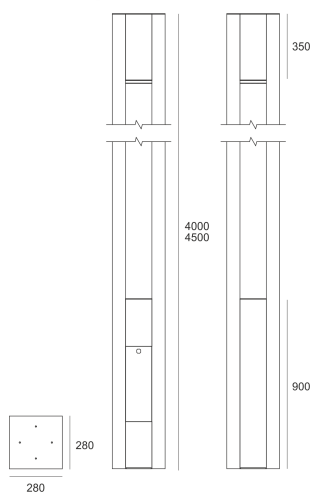

RADGO 92 150W SZARY

- IP: 54
- Color temperature:
- Luminous flux: lm

Name	Code	Colour	Voltage supply	Luminaire wattage	Light source type	Handle
RADGO_92_150W_SZARY		gray	230V	150W	HIT-DE-CE	G12