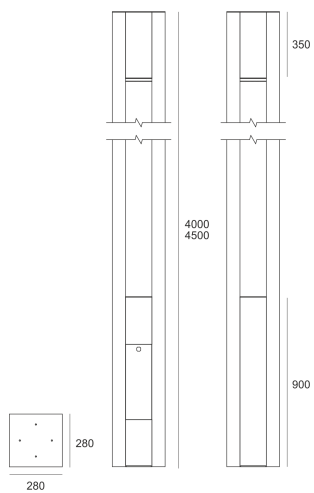

# RADGO 92 150W SZARY

---

- IP: 54
- Color temperature:
- Luminous flux: lm

Name	Code	Colour	Voltage supply	Luminaire wattage	Light source type	Handle
<a href="#">RADGO_92_150W_SZARY</a>		gray	230V	150W	HIT-DE-CE	G12