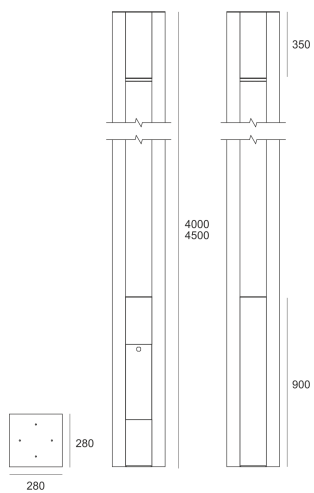

# RADGO 92 70W SZARY

---

- IP: 54
- Color temperature:
- Luminous flux: lm

Name	Code	Colour	Voltage supply	Luminaire wattage	Light source type	Handle
<a href="#">RADGO_92_70W_SZARY</a>		gray	230V	70W	HIT-DE-CE	G12