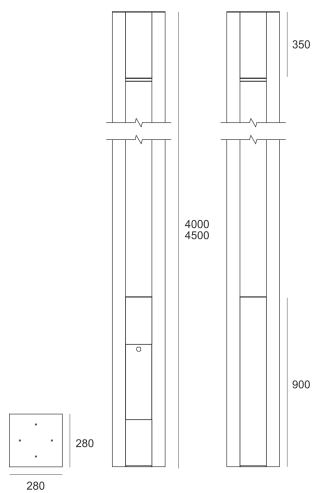

RADGO 92 70W SZARY

- IP: 54
- Color temperature:
- Luminous flux: lm

Name	Code	Colour	Voltage supply	Luminaire wattage	Light source type	Handle
RADGO_92_70W_SZARY		gray	230V	70W	HIT-DE-CE	G12