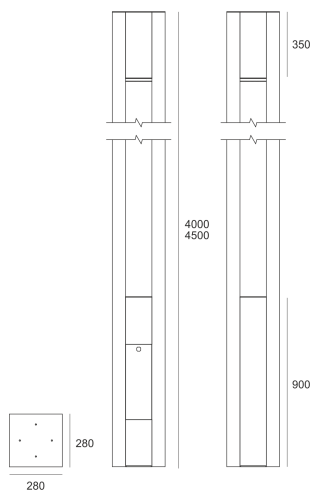

RADGO 92 70W SZARY

- IP: 54
- Color temperature:
- Luminous flux: lm

Name	Code	Colour	Voltage supply	Luminaire wattage	Light source type	Handle
RADGO_92_70W_SZARY		gray	230V	70W	HIT-DE-CE	G12