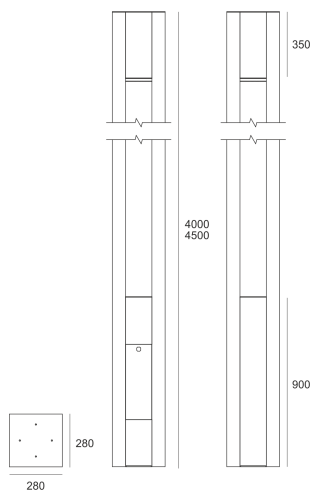

# RADGO 92 70W SZARY

---

- IP: 54
- Color temperature:
- Luminous flux: lm

Name	Code	Colour	Voltage supply	Luminaire wattage	Light source type	Handle
<a href="#">RADGO_92_70W_SZARY</a>		gray	230V	70W	HIT-DE-CE	G12