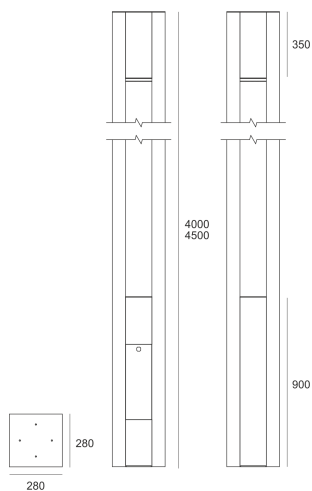

# RADGO LED SZARY

- IP: 65
- Color temperature: > 4000, Cool
- Luminous flux: 3600 lm

Name	Code	Colour	Voltage supply	Luminaire wattage	Light source type	Luminous flux	
<a href="#">RADGO_LED_SZARY</a>		gray	230V	55W	LED	3600 lm	5000K