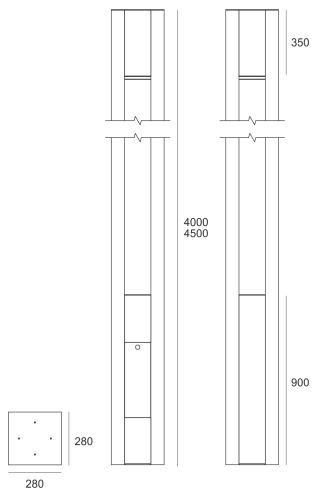

RADGO LED SZARY

- IP: 65
- Color temperature: > 4000, Cool
- Luminous flux: 3600 lm

Name	Code	Colour	Voltage supply	Luminaire wattage	Light source type	Luminous flux	
RADGO_LED_SZARY		gray	230V	55W	LED	3600 lm	5000K