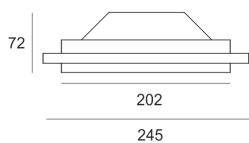

# RAMGO 200 BIAŁY

- IP: 20
- Color temperature:
- Luminous flux: lm

Name	Code	Colour	Voltage supply	Luminaire wattage	Light source type	Handle
<a href="#">RAMGO 200 BIAŁY</a>	1301331	white	230V	24W	TC-F	2G10