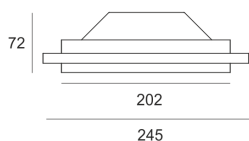

RAMGO 200 BIAŁY

- IP: 20
- Color temperature:
- Luminous flux: lm

Name	Code	Colour	Voltage supply	Luminaire wattage	Light source type	Handle
RAMGO 200 BIAŁY	1301331	white	230V	24W	TC-F	2G10