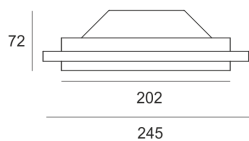

# RAMGO 200 BIAŁY

- IP: 20
- Color temperature:
- Luminous flux: lm

Name	Code	Colour	Voltage supply	Luminaire wattage	Light source type	Handle
<a href="#">RAMGO 200 BIAŁY</a>	1301331	white	230V	24W	TC-F	2G10