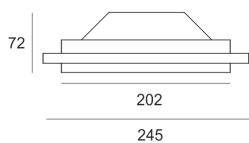

# RAMGO 200 CZARNY

- IP: 20
- Color temperature:
- Luminous flux: lm

Name	Code	Colour	Voltage supply	Luminaire wattage	Light source type	Handle
<a href="#">RAMGO 200 CZARNY</a>	1301332	black	230V	24W	TC-F	2G10