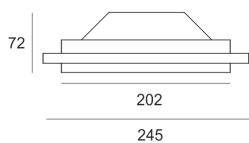

RAMGO 200 CZARNY

- IP: 20
- Color temperature:
- Luminous flux: lm

Name	Code	Colour	Voltage supply	Luminaire wattage	Light source type	Handle
RAMGO 200 CZARNY	1301332	black	230V	24W	TC-F	2G10