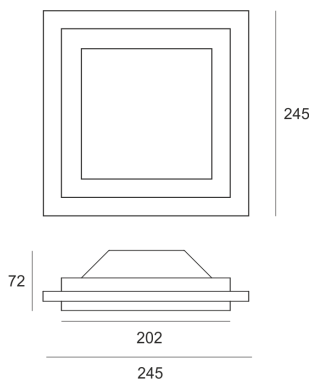

RAMGO 200 CZARNY

- IP: 20
- Color temperature:
- Luminous flux: lm

Name	Code	Colour	Voltage supply	Luminaire wattage	Light source type	Handle
RAMGO 200 CZARNY	1301332	black	230V	24W	TC-F	2G10