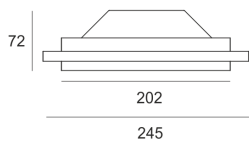

RAMGO 300 BIAŁY

- IP: 20
- Color temperature:
- Luminous flux: lm

| Name | Code | Colour | Voltage supply | Luminaire wattage | Light source type | Handle |
|---------------------------------|---------|--------|----------------|-------------------|-------------------|--------|
| RAMGO 300 BIAŁY | 1302331 | white | 230V | 2x18W | TC-L | 2G11 |