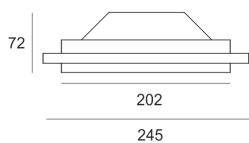

RAMGO 300 BIAŁY

- IP: 20
- Color temperature:
- Luminous flux: lm

Name	Code	Colour	Voltage supply	Luminaire wattage	Light source type	Handle
RAMGO 300 BIAŁY	1302331	white	230V	2x18W	TC-L	2G11