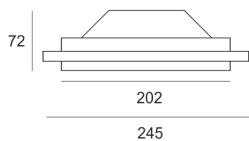

# RAMGO 300 BIAŁY

- IP: 20
- Color temperature:
- Luminous flux: lm

Name	Code	Colour	Voltage supply	Luminaire wattage	Light source type	Handle
<a href="#">RAMGO 300 BIAŁY</a>	1302331	white	230V	2x18W	TC-L	2G11