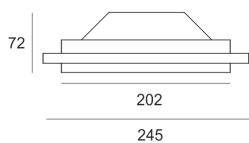

RAMGO 300 CZARNY

- IP: 20
- Color temperature:
- Luminous flux: lm

Name	Code	Colour	Voltage supply	Luminaire wattage	Light source type	Handle
RAMGO 300 CZARNY	1302332	black	230V	2x18W	TC-L	2G11