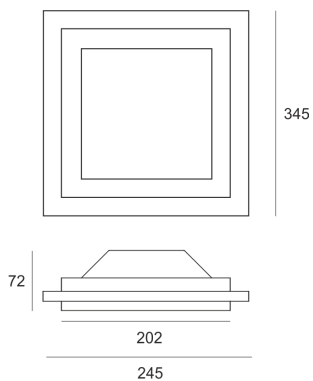

# RAMGO 300 CZARNY

- IP: 20
- Color temperature:
- Luminous flux: lm

Name	Code	Colour	Voltage supply	Luminaire wattage	Light source type	Handle
<a href="#">RAMGO 300 CZARNY</a>	1302332	black	230V	2x18W	TC-L	2G11