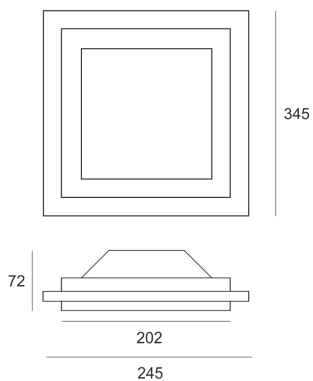

RAMGO 300 CZARNY

- IP: 20
- Color temperature:
- Luminous flux: lm

Name	Code	Colour	Voltage supply	Luminaire wattage	Light source type	Handle
RAMGO 300 CZARNY	1302332	black	230V	2x18W	TC-L	2G11