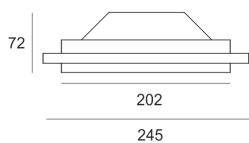

RAMGO LED 200 BIAŁY

- IP:
- Color temperature:
- Luminous flux: lm

Name	Code	Colour	Voltage supply	Luminaire wattage	Light source type
RAMGO LED 200 BIAŁY	1303341	white	230V		LED