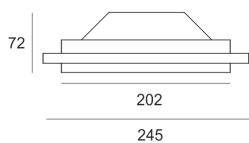

RAMGO LED 300 BIAŁY

- IP:
- Color temperature:
- Luminous flux: lm

Name	Code	Colour	Voltage supply	Luminaire wattage	Light source type
RAMGO LED 300 BIAŁY	1303351	white	230V		LED