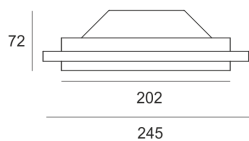

# RAMGO LED 300 BIAŁY

- IP:
- Color temperature:
- Luminous flux: lm

Name	Code	Colour	Voltage supply	Luminaire wattage	Light source type
<a href="#">RAMGO LED 300 BIAŁY</a>	1303351	white	230V		LED