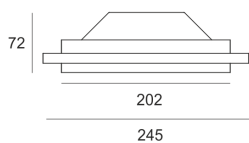

# RAMGO LED 300 BIAŁY

- IP:
- Color temperature:
- Luminous flux: lm

Name	Code	Colour	Voltage supply	Luminaire wattage	Light source type
<a href="#">RAMGO LED 300 BIAŁY</a>	1303351	white	230V		LED