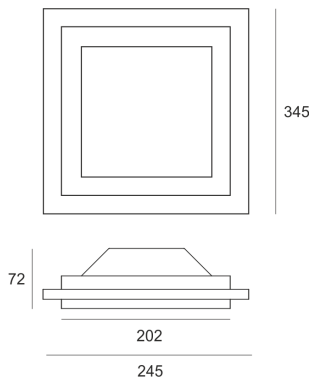

RAMGO LED 300 BIAŁY

- IP:
- Color temperature:
- Luminous flux: lm

Name	Code	Colour	Voltage supply	Luminaire wattage	Light source type
RAMGO LED 300 BIAŁY	1303351	white	230V		LED