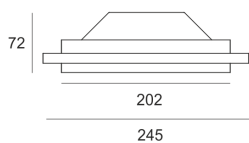

# RAMGO LED 300 BIAŁY

- IP:
- Color temperature:
- Luminous flux: lm

Name	Code	Colour	Voltage supply	Luminaire wattage	Light source type
<a href="#">RAMGO_LED_300_BIAŁY</a>	1303351	white	230V		LED