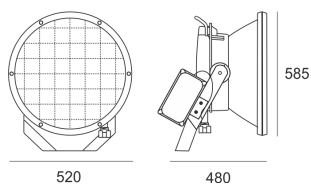

# RAY 1000/150 ALU

- IP: 66
- Color temperature:
- Luminous flux: lm

Name	Code	Colour	Voltage supply	Luminaire wattage	Light source type	Handle
<a href="#">RAY_1000/150_ALU</a>	4002494	aluminum	230V	1000W	HIT-DE	K12s-36