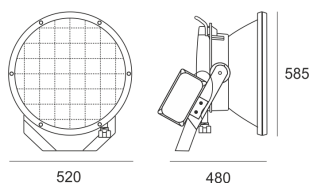

RAY 1000/150 ALU

- IP: 66
- Color temperature:
- Luminous flux: lm

Name	Code	Colour	Voltage supply	Luminaire wattage	Light source type	Handle
RAY_1000/150_ALU	4002494	aluminum	230V	1000W	HIT-DE	K12s-36